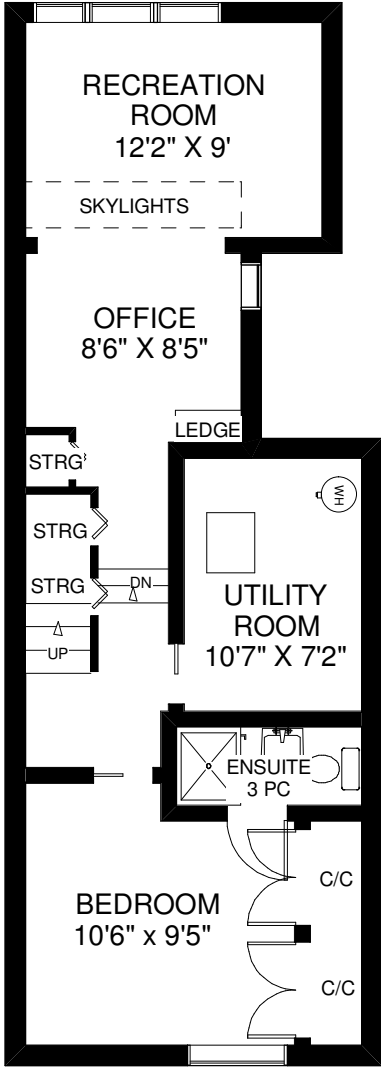

89 DEFOREST ROAD

VIVIAN EYOLFSON

Sales Representative

Royal LePage Real Estate Services Ltd., Brokerage

(416) 762-8255

**MAIN FLOOR
APPROXIMATELY 519 SQ FT**

**SECOND FLOOR
APPROXIMATELY 509 SQ FT**

**THIRD FLOOR
APPROXIMATELY 509 SQ FT**

**LOWER FLOOR
APPROXIMATELY 639 SQ FT**

Note: Measurements & Calculations are approximate. Provided as a guideline only.