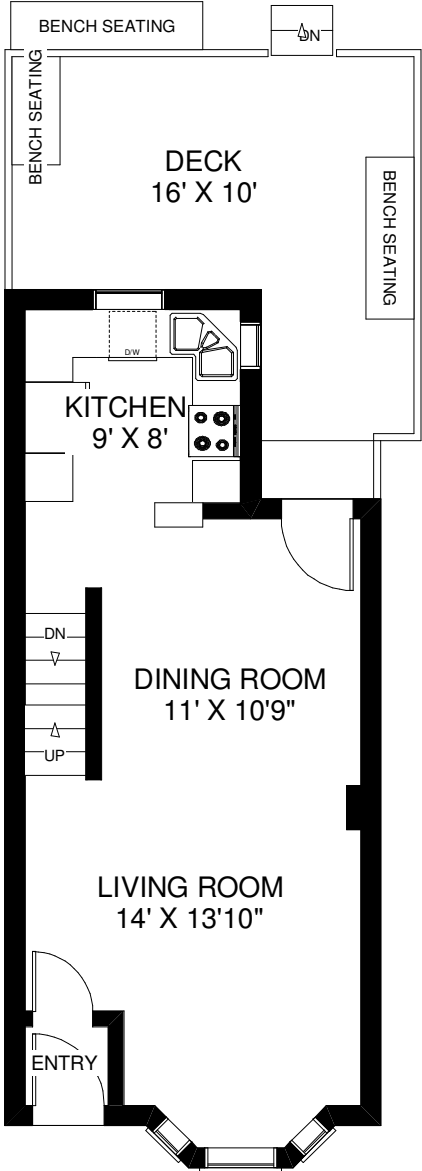

89 DEFOREST ROAD

VIVIAN EYOLFSON

Sales Representative

Royal LePage Real Estate Services Ltd., Brokerage

(416) 762-8255

**MAIN FLOOR
APPROXIMATELY 519 SQ FT**

**SECOND FLOOR
APPROXIMATELY 509 SQ FT**

**THIRD FLOOR
APPROXIMATELY 509 SQ FT**

**LOWER FLOOR
APPROXIMATELY 639 SQ FT**

Note: Measurements & Calculations are approximate. Provided as a guideline only.