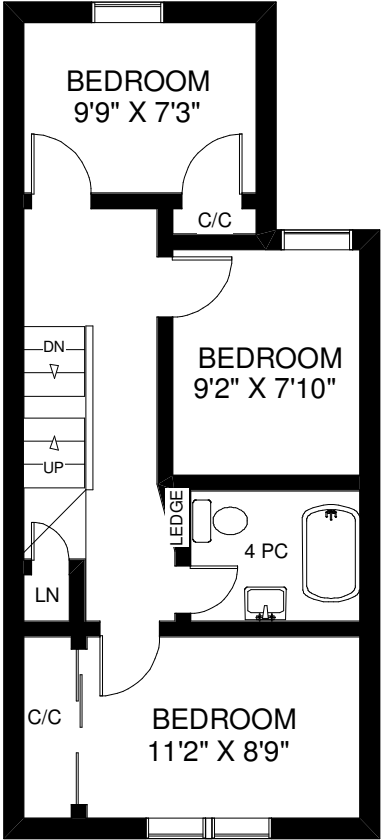

89 DEFOREST ROAD

VIVIAN EYOLFSON

Sales Representative

Royal LePage Real Estate Services Ltd., Brokerage

(416) 762-8255

**MAIN FLOOR
APPROXIMATELY 519 SQ FT**

**SECOND FLOOR
APPROXIMATELY 509 SQ FT**

**THIRD FLOOR
APPROXIMATELY 509 SQ FT**

**LOWER FLOOR
APPROXIMATELY 639 SQ FT**

Note: Measurements & Calculations are approximate. Provided as a guideline only.