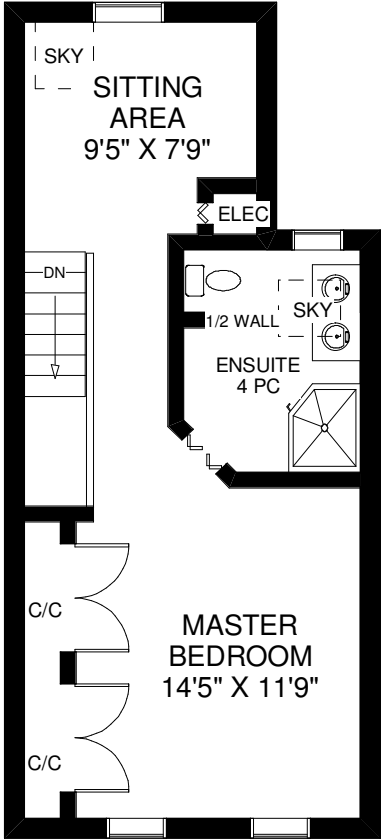

89 DEFOREST ROAD

VIVIAN EYOLFSON

Sales Representative

Royal LePage Real Estate Services Ltd., Brokerage

(416) 762-8255

**MAIN FLOOR
APPROXIMATELY 519 SQ FT**

**SECOND FLOOR
APPROXIMATELY 509 SQ FT**

**THIRD FLOOR
APPROXIMATELY 509 SQ FT**

**LOWER FLOOR
APPROXIMATELY 639 SQ FT**

Note: Measurements & Calculations are approximate. Provided as a guideline only.