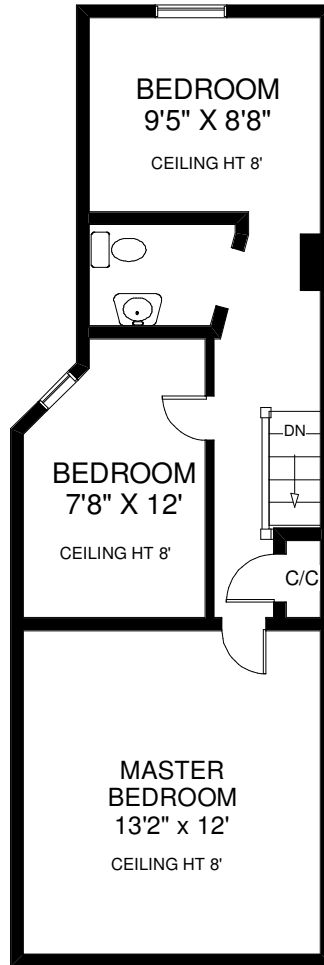

251 MARIA STREET

TOTAL ABOVE GROUND FLOOR AREA = 1,190 SQ FT

VIVIAN EYOLFSON,
Sales Representative
Royal LePage Real Estate Services.
(416) 762-8255

MAIN FLOOR
APPROXIMATELY 640 SQ FT

SECOND LEVEL
APPROXIMATELY 550 SQ FT

LOWER LEVEL
APPROXIMATELY 540 SQ FT

Note: Measurements & Calculations are approximate. Provided as a guideline only.