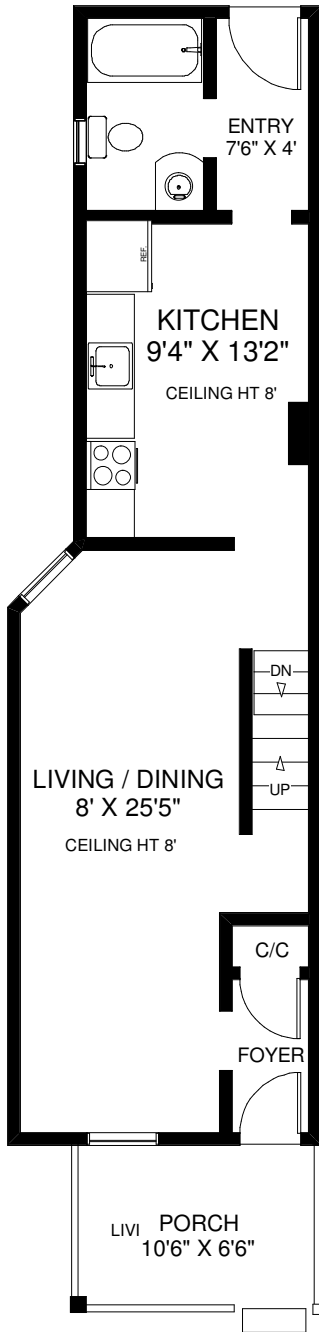

251 MARIA STREET

TOTAL ABOVE GROUND FLOOR AREA = 1,190 SQ FT

VIVIAN EYOLFSON,
Sales Representative
Royal LePage Real Estate Services.
(416) 762-8255

MAIN FLOOR
APPROXIMATELY 640 SQ FT

SECOND LEVEL
APPROXIMATELY 550 SQ FT

LOWER LEVEL
APPROXIMATELY 540 SQ FT

Note: Measurements & Calculations are approximate. Provided as a guideline only.