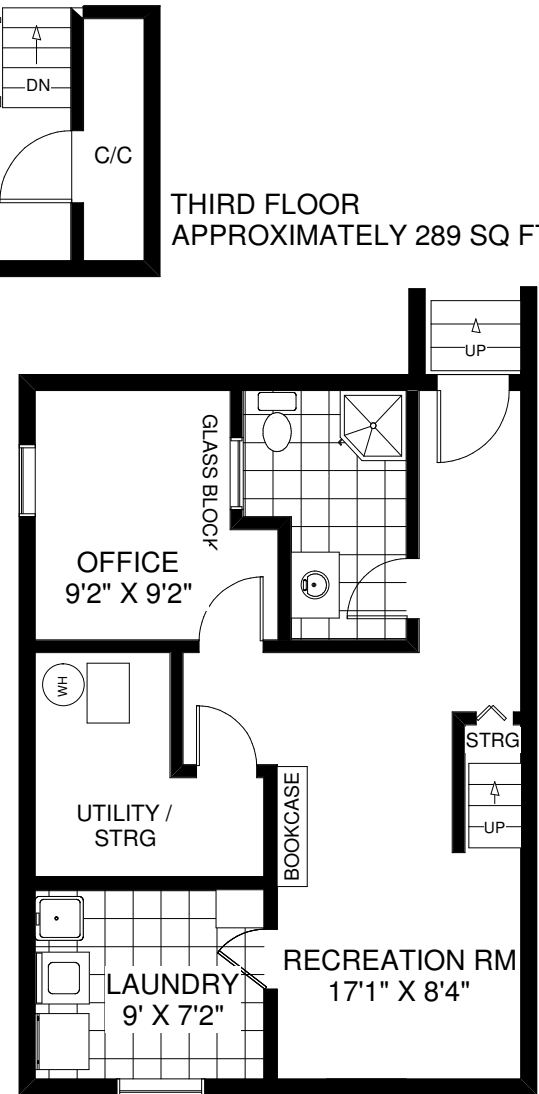

# 201 RUSHTON ROAD

VIVIAN EYOLFSON  
 Sales Representative  
 Royal LePage Real Estate Services Ltd., Brokerage  
 (416) 762-8255

MAIN FLOOR  
 APPROXIMATELY 669 SQ FT

SECOND FLOOR  
 APPROXIMATELY 669 SQ FT

LOWER FLOOR  
 APPROXIMATELY 669 SQ FT

THIRD FLOOR  
 APPROXIMATELY 289 SQ FT

Note: Measurements & Calculations are approximate. Provided as a guideline only.