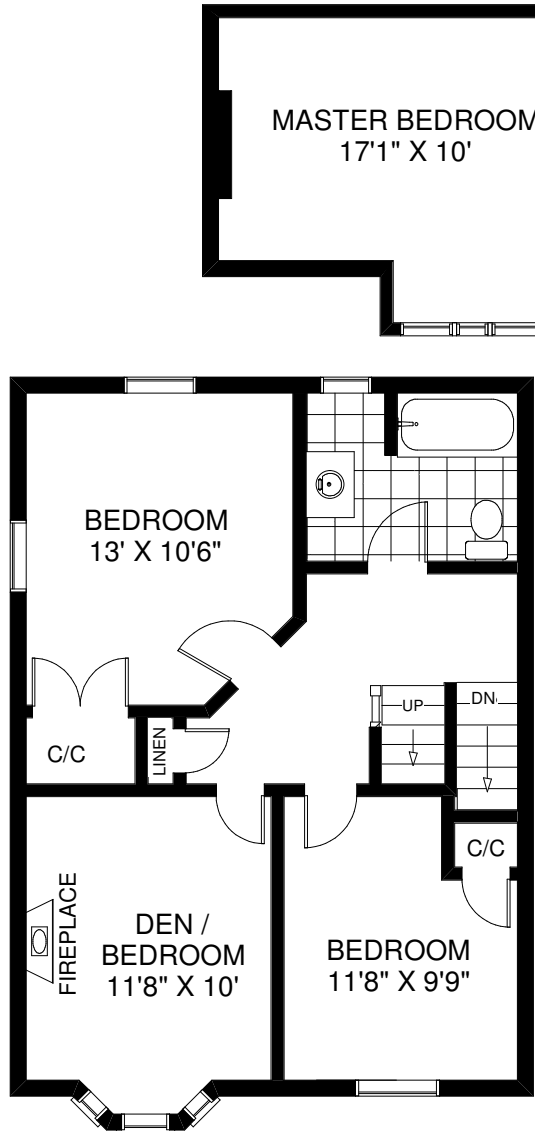

# 201 RUSHTON ROAD

VIVIAN EYOLFSON  
 Sales Representative  
 Royal LePage Real Estate Services Ltd., Brokerage  
 (416) 762-8255

MAIN FLOOR  
 APPROXIMATELY 669 SQ FT

SECOND FLOOR  
 APPROXIMATELY 669 SQ FT

LOWER FLOOR  
 APPROXIMATELY 669 SQ FT

THIRD FLOOR  
 APPROXIMATELY 289 SQ FT

Note: Measurements & Calculations are approximate. Provided as a guideline only.