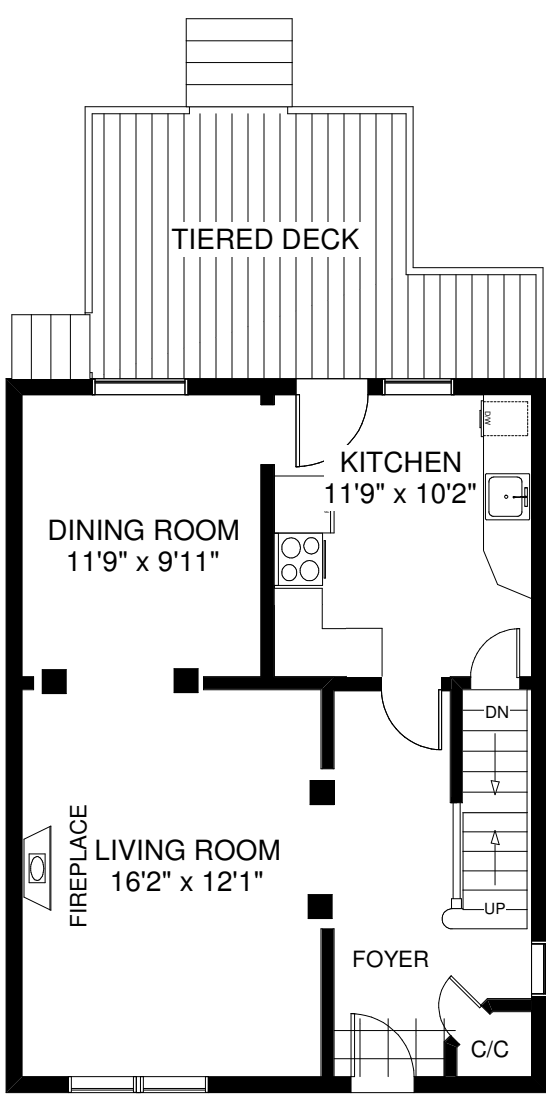

# 201 RUSHTON ROAD

VIVIAN EYOLFSON  
 Sales Representative  
 Royal LePage Real Estate Services Ltd., Brokerage  
 (416) 762-8255

MAIN FLOOR  
 APPROXIMATELY 669 SQ FT

SECOND FLOOR  
 APPROXIMATELY 669 SQ FT

LOWER FLOOR  
 APPROXIMATELY 669 SQ FT

THIRD FLOOR  
 APPROXIMATELY 289 SQ FT

Note: Measurements & Calculations are approximate. Provided as a guideline only.