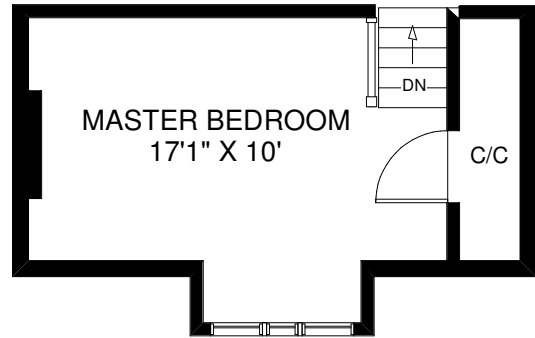

# 201 RUSHTON ROAD

VIVIAN EYOLFSON  
 Sales Representative  
 Royal LePage Real Estate Services Ltd., Brokerage  
 (416) 762-8255

MAIN FLOOR  
 APPROXIMATELY 669 SQ FT

SECOND FLOOR  
 APPROXIMATELY 669 SQ FT

LOWER FLOOR  
 APPROXIMATELY 669 SQ FT

THIRD FLOOR  
 APPROXIMATELY 289 SQ FT

Note: Measurements & Calculations are approximate. Provided as a guideline only.