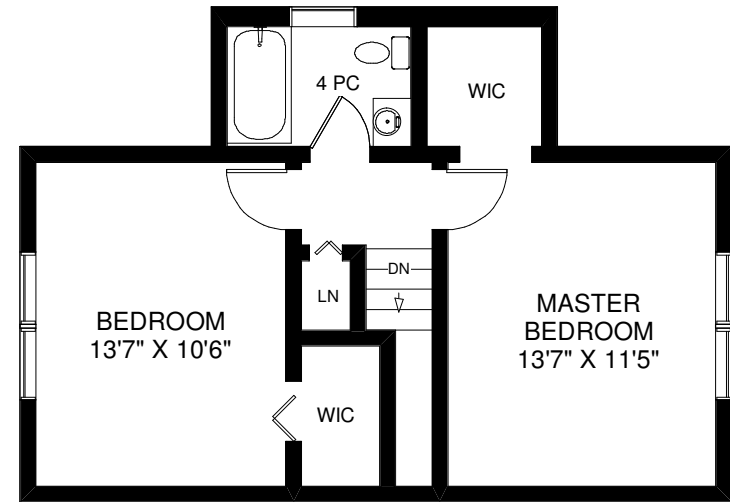

1273 MELTON DRIVE

VIVIAN EYOLFSON
Sales Representative
Royal LePage Real Estate Services Ltd., Brokerage
(416) 762-8255

Note: Measurements & Calculations are approximate. Provided as a guideline only.