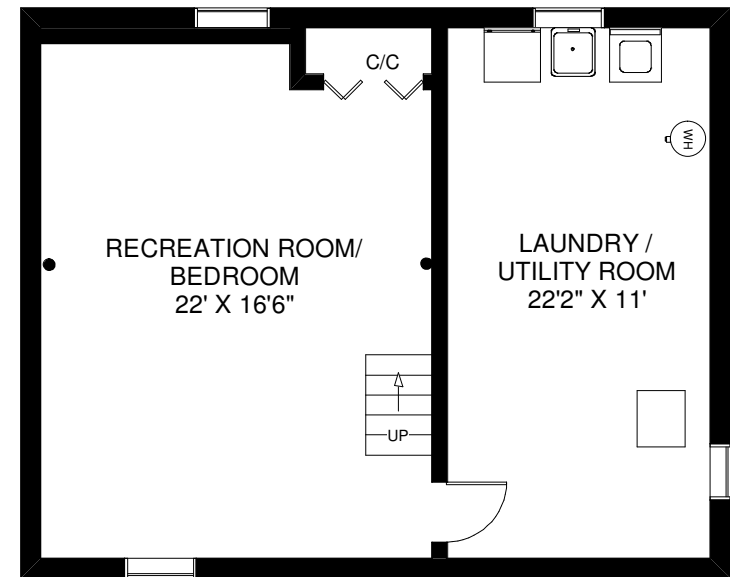

1273 MELTON DRIVE

VIVIAN EYOLFSON
Sales Representative
Royal LePage Real Estate Services Ltd., Brokerage
(416) 762-8255

Note: Measurements & Calculations are approximate. Provided as a guideline only.