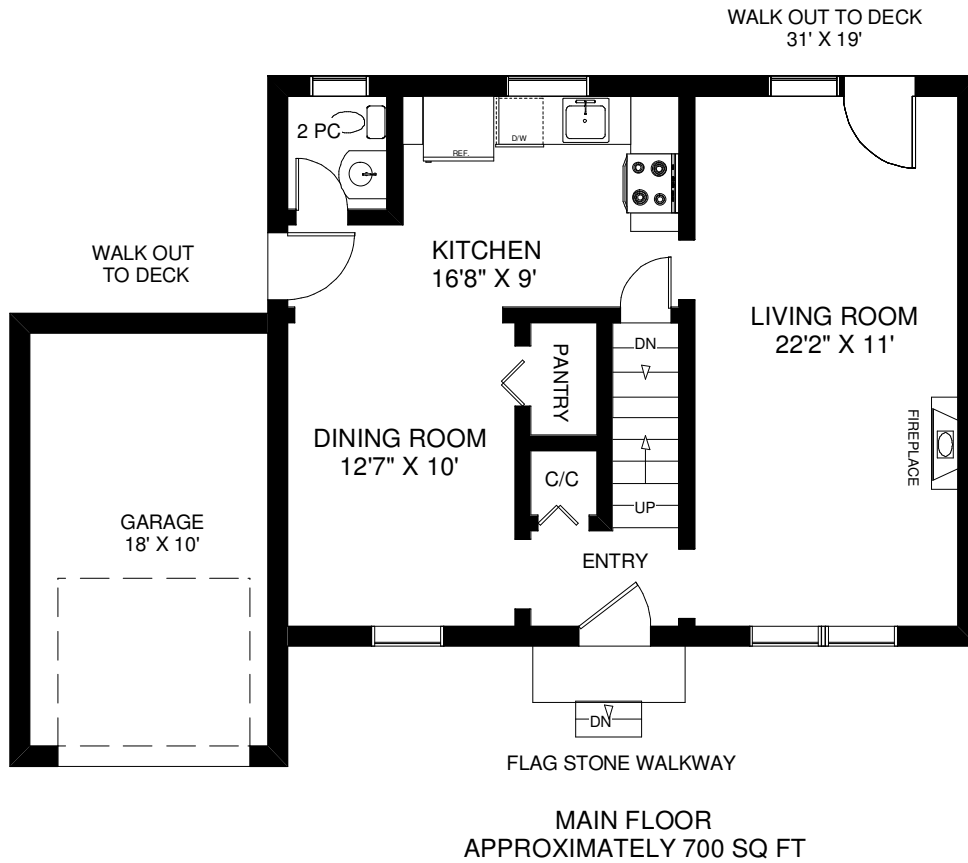

1273 MELTON DRIVE

VIVIAN EYOLFSON
Sales Representative
Royal LePage Real Estate Services Ltd., Brokerage
(416) 762-8255

Note: Measurements & Calculations are approximate. Provided as a guideline only.